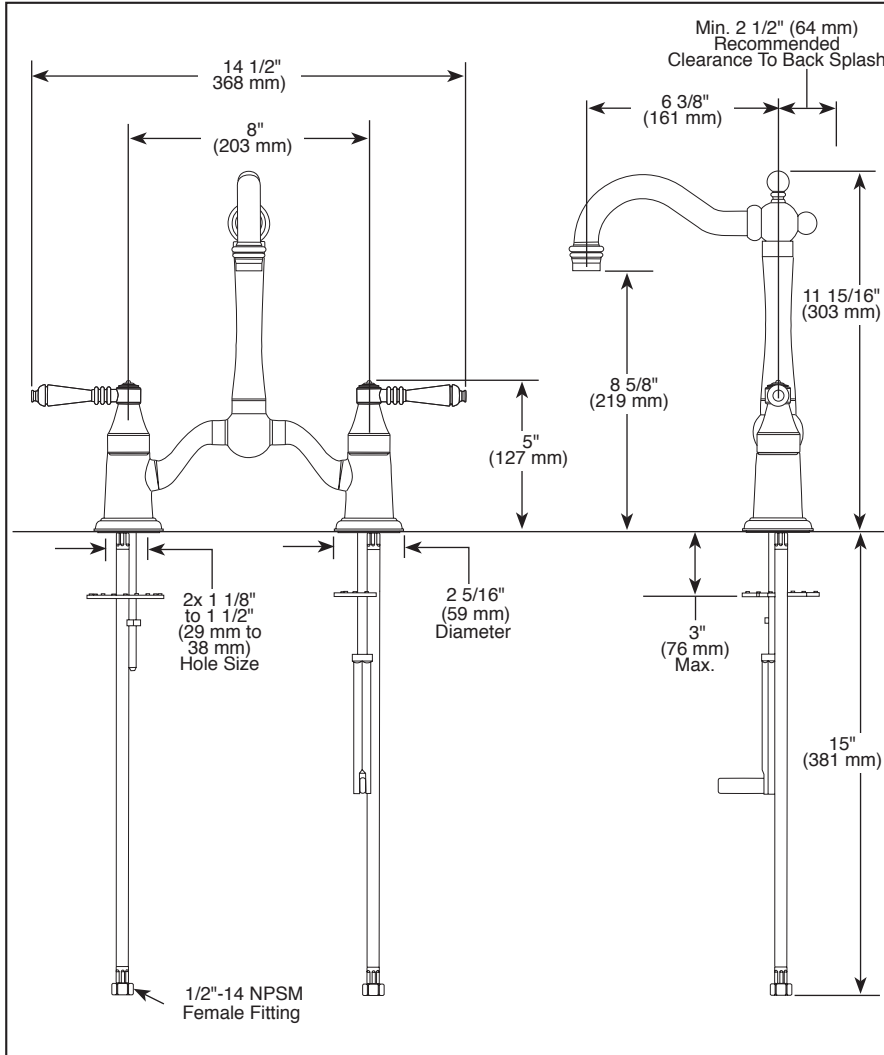

▲ Designate Proper Finish Suffix

BRIZO®

BAR/PREP FAUCETS

- Tresa® Kitchen Collection
- Two Handle Widespread Bridge
- Two Hole Mount

STANDARD SPECIFICATIONS:

- Solid brass with one-piece cast brass waterway.
- 6 3/8" (162 mm) long, 11 15/16" (303 mm) high rigid spout.
- Spout swings 360°.
- 1/4 turn handle stops.
- Hot and cold stems are interchangeable.
- Control mechanism shall be of the rotating cylinder type with 90° rotation, with replaceable non-metallic seats, operating in stainless steel lined sockets.
- Max. 1.80 gpm @ 60 psi, 6.8 L/min @ 414 kPa
- Ceramic disc valving.

WARRANTY

- Lifetime limited warranty on parts (other than electronic parts and batteries) and finishes: or, for commercial users, for 5 years from date of purchase.
- 5 year limited warranty on electronic parts (other than batteries); or, for commercial users, for 1 year from the date of purchase. No warranty is provided on batteries.

COMPLIES WITH:

- ASME A112.18.1 / CSA B125.1
- Indicates compliance to ICC/ANSI A117.1
- Verified compliant with .25% weighted average Pb content regulations.